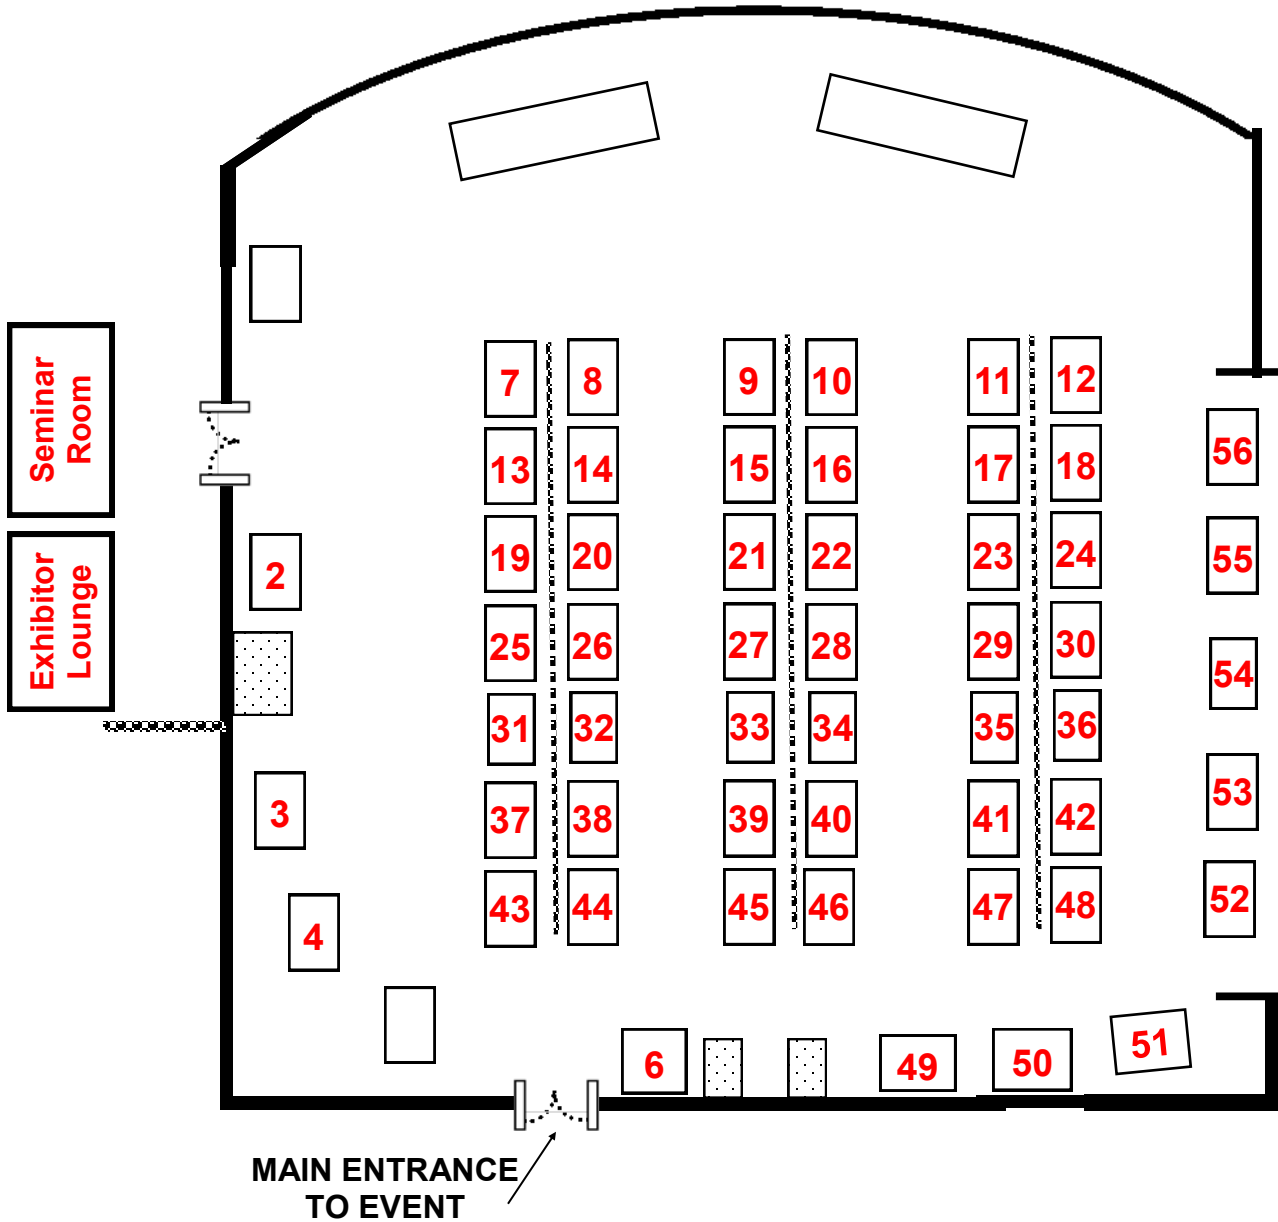

# BURNABY BUSINESS & showcase expo

DELTA BURNABY HOTEL & CONFERENCE CENTER

\* FINAL LAYOUT MAY NOT BE EXACTLY AS SHOWN-----ADJUSTMENTS MAY BE REQUIRED TO FINAL FLOORPLAN \*